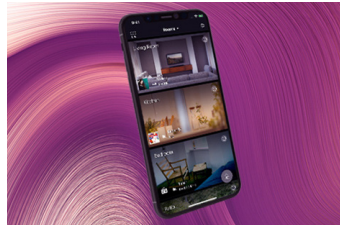

Third Party Control

This receiver includes integration with third party control partners, including Crestron, URC, RTI, Control4 and more.