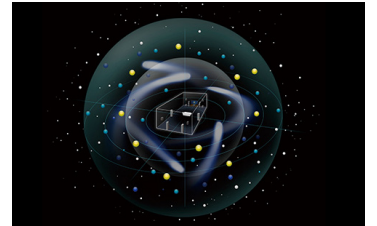

CINEMA DSP HD3

This unique Yamaha proprietary sound field playback technology was created by combining actual measured sound field data with cutting-edge digital signal processing technology. The revamped CINEMA DSP HD3 features new signal processing algorithms and maximizes sound effects, accurately reproducing a new dimension of realism.