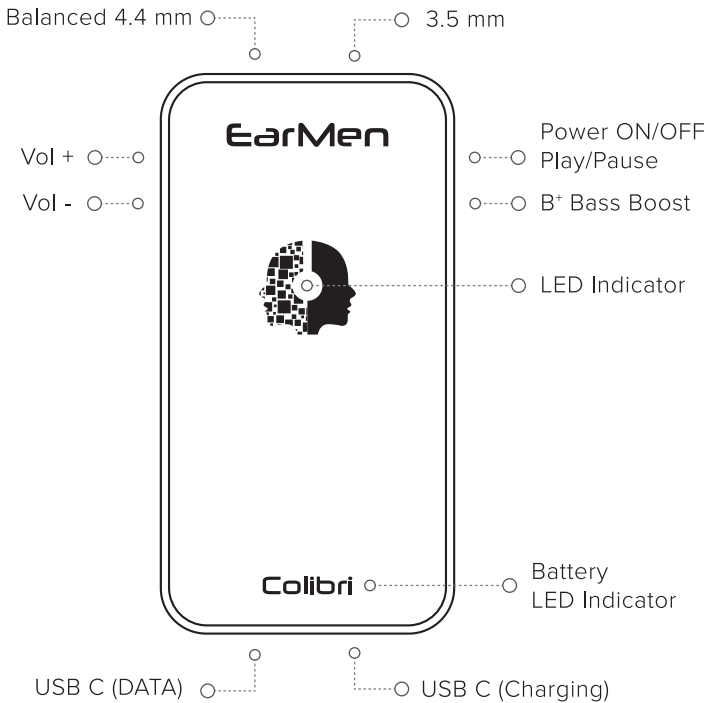

EarMen

Colibri

Battery powered Premium Balanced
DAC / Headphone amp / Preamp