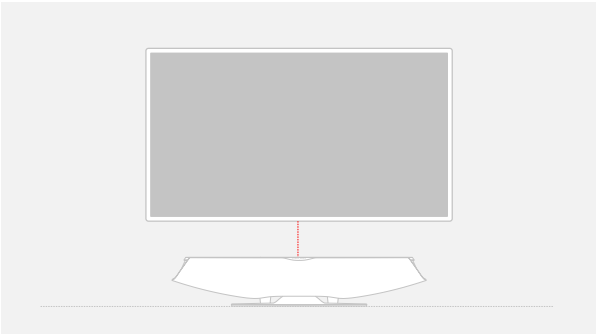

Wired Connectivity

SELECT YOUR VINYL  
PLACE THE NEEDLE  
CLOSE YOUR EYES

**HDMI**<sup>®</sup>  
HIGH-DEFINITION MULTIMEDIA INTERFACE

Omnia features an **HDMI ARC** (Audio Return Channel) input making it easy to enhance all of your television sound with one direct connection.