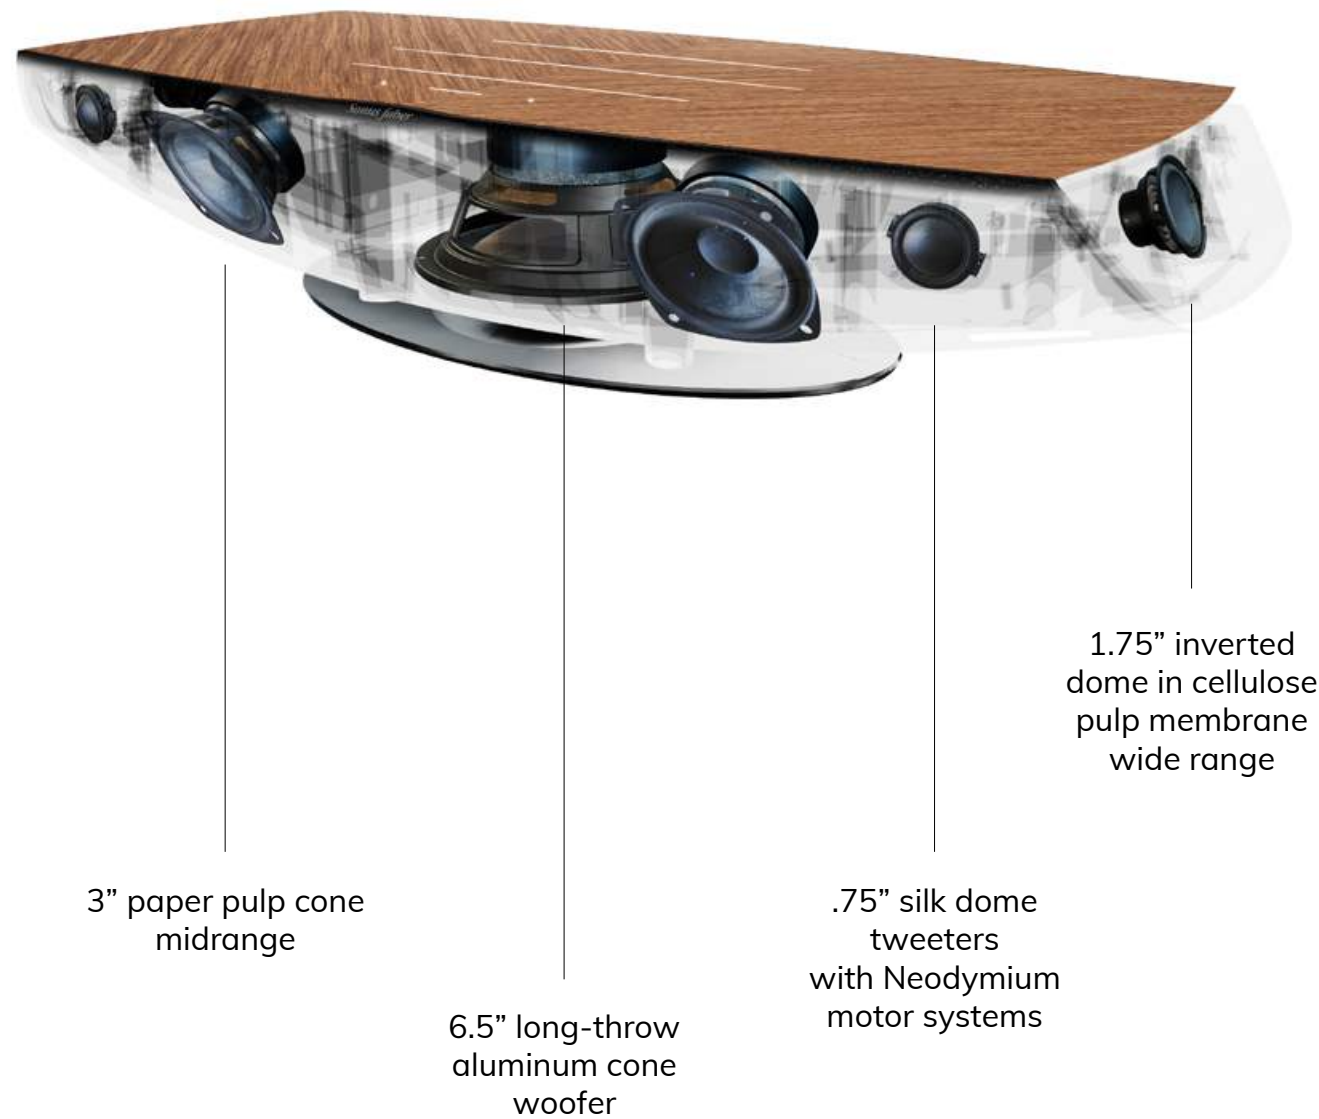

Acoustic package

The Omnia acoustic package features a 4-way closed box system with 7 drivers driven by a **490 watt** amplifier.

On the front, two **.75" silk dome tweeters** with Neodymium motor systems and two **3" paper pulp cone midrange** drivers guarantee the Sonus faber sound signature and deliver life-like micro-dynamics.

Low frequency is achieved through a **6.5" long-throw aluminum cone woofer** in a down-firing configuration, creating an immersive and impactful sound field.

On both sides of the system, two **1.75" wide range inverted dome cellulose pulp membrane** drivers with **Neodymium motor system**, enhance the sound field with a greater sense of dimensionality in conjunction with newly trademarked technology Omnia is bringing to life: **CRESCENDO™**.

This new technology combines a mix of in-phase bipole and anti-phase dipole sound schemes to redefine the **3D listening experience**. Listeners will discover an endless new world in this 27" package.

The Natural Sound