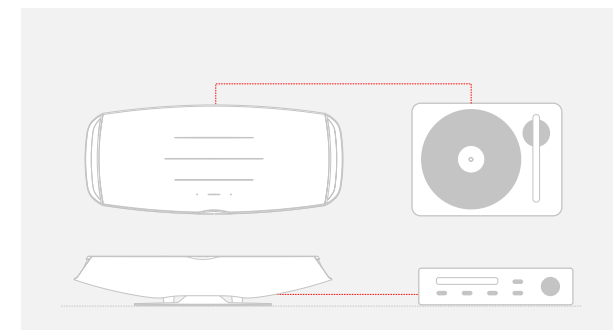

 **TIDAL**  
connect

roon  
READY

Full Wireless Connectivity

OPEN YOUR APP  
PLAY YOUR MUSIC  
DANCE LIKE A FOOL

Full Wireless Connectivity

**TURNTABLE READY**  
PHONO STAGE BUILT IN

Omnia also offers analog and digital inputs to provide a complete experience of the iconic natural sound of Sonus faber. Enjoy any analog source through Omnia, thanks to the **MiniDin switchable Phono/Line input** (the MiniDin to RCA cable is supplied).

Wired Connectivity

SELECT YOUR VINYL  
PLACE THE NEEDLE  
CLOSE YOUR EYES

**HDMI**<sup>®</sup>  
HIGH-DEFINITION MULTIMEDIA INTERFACE

Omnia features an **HDMI ARC** (Audio Return Channel) input making it easy to enhance all of your television sound with one direct connection.