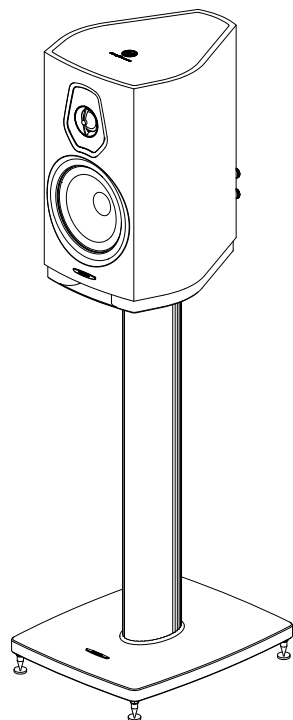

Sonus faber

ARTISAN OF SOUND

BOOKSHELF LOUDSPEAKER

SONETTO II

DIMENSIONS (HxWxD)

397x250x334 mm
15x10x13 in

WEIGHT

6,8 kg ea
14,9 lb ea

DIMENSIONS (HxWxD) STAND INCLUDED

1128x305x340 mm
44x12x13 in

STAND WEIGHT

4,7 kg ea
10,3 lb ea